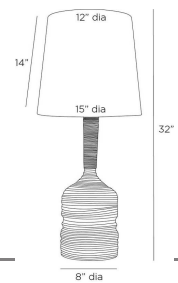

FONTANA LAMP

PTE12-211
White, Porcelain
H: 32 IN
Dia: 15.0 IN

Ridged and grooved throughout its towering form, our white porcelain lamp has the resonant form of hand-thrown pottery. A tall drum shade in off-white microfiber lined in off-white cotton punctuates the rhythmic movement of its sculptural silhouette. Antique brass-plated steel hardware and finial.