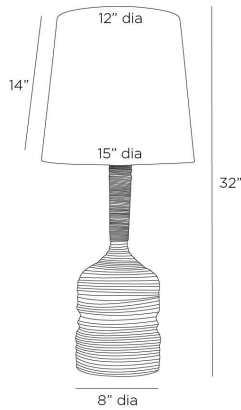

## FONTANA LAMP

PTE12-211  
White, Porcelain

Ridged and grooved throughout its towering form, our white porcelain lamp has the resonant form of hand-thrown pottery. A tall drum shade in off-white microfiber lined in off-white cotton punctuates the rhythmic movement of its sculptural silhouette. Antique brass-plated steel hardware and finial.

### DIMENSIONS

Overall	Dia: 15.0 in x H: 32 in
Foot Print	Dia: 8.0 in
Body	Dia: 8.0 in x H: 23 in
Finial	Dia: 1 in x H: 1 in
Shade Top	Dia: 12.0 in
Shade Side	H: 14 in
Shade Bottom	Dia: 15.0 in
Harp Size	H: 8 in

### WIRING

Wire Rating	Indoor Only
Cord	10 FT, Clear/Silver, SPT-2
Socket	1, Type A - E26
Suggested Bulb Type	A19
Switch	At Socket, 3-Way Rotary
Maximum Wattage	150.0
Voltage	110-120 V

### SHIPPING

Product Weight	5.5 lbs
Gross Weight 1	10.0 lbs
Gross Weight 2	3.3 lbs
Shipping Box 1	W: 9.0 in x D: 9.0 in x H: 23.0 in
Shipping Box 2	W: 26 in x D: 26 in x H: 16 in