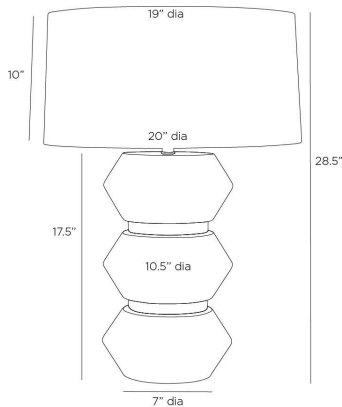

ARTERIOS

DRIFTER LAMP

PTE10-SH047

Haze Blue Reactive Glaze, Ceramic

Totemic forms are stacked and structured to become more than the sum of their parts in this impactful ceramic style. Glazed in haze blue with a horizontal grooved texture, the Drifter is finished with an antique brass finial and an oval shade of ivory microfiber. Finish will vary.

APPEARANCE

Materials	Ceramic, Steel, Microfiber
Finishes	Haze Blue Reactive Glaze, Antique Brass, Ivory
Finish Will Vary	Yes
Top Coat/Sealant	No

DIMENSIONS

Overall	Dia: 20.0 in x H: 28.5 in
Foot Print	Dia: 7.0 in
Body	Dia: 10.5 in x H: 17.5 in
Finial	Dia: 1 in x H: 1 in
Shade Top	Dia: 19.0 in
Shade Side	H: 10 in
Shade Bottom	Dia: 20.0 in
Harp Size	H: 9 in
Neck	Dia: 1.0 in x H: 1 in

WIRING

Wire Rating	Indoor Only
Cord	8 FT, Clear/Silver, SPT-2
Socket	1, Type A - E26
Suggested Bulb Type	A19
Switch	At Socket, 3-Way Rotary
Maximum Wattage	150.0
Voltage	110-120 V

CERTIFICATIONS & COMPLIANCY

Certifications	Mexico, United States, Canada
Compliance	UL/ETL

SHIPPING

Product Weight	11.5 lbs
Gross Weight 1	15.0 lbs
Gross Weight 2	5.0 lbs
Shipping Box 1	W: 12.0 in x D: 12.0 in x H: 20.0 in
Shipping Box 2	W: 21.26 in x D: 21.26 in x H: 34.0 in

CONTRACT

Contract Suitability	Contract Suitable As Is
Tilt Test Degrees	10 Degrees

REPLACEMENT PARTS

81002