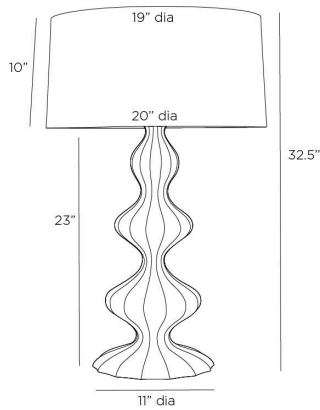

## CHELLE LAMP

PTE09-764  
Ice Reactive, Porcelain

Like flowing waves, the lines of our porcelain squiggle lamp are enhanced by an ice reactive glaze that mimics water rushing down. Mutable shades accent each refined ridge at its pinch point. This porcelain essential is topped with antique brass hardware and an oval shade of ivory microfiber. Finish will vary.

### DIMENSIONS

Overall	Dia: 20.0 in x H: 32.5 in
Foot Print	Dia: 11.0 in
Body	Dia: 11.0 in x H: 23 in
Finial	Dia: 1 in x H: 1 in
Shade Top	Dia: 19.0 in
Shade Side	H: 10 in
Shade Bottom	Dia: 20.0 in