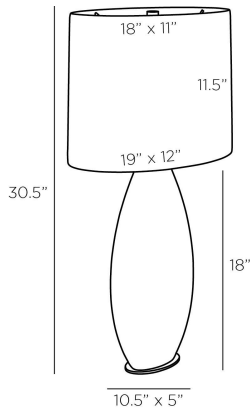

ARTERIOS

BRANDO LAMP

PTE07-519
Gray Cobra, Porcelain

A simple porcelain form is glazed in a gray cobra finish to recall the iridescent scales of a reptile. Its form gently undulates to highlight an intriguing mix of gray, black, and white patterns atop an oval base of antique brass. An oval drum shade of white microfiber lined in cotton adds a neutral accent. Taupe cloth cord and three-way rotary switch. Finish will vary.

APPEARANCE

Materials	Porcelain, Steel, Microfiber, Cotton
Finishes	Gray Cobra, Antique Brass, White, Off-White
Finish Will Vary	Yes
Top Coat/Sealant	No

DIMENSIONS

Overall	W: 19 in x D: 12 in x H: 30.5 in
Foot Print	W: 7 in x D: 5 in
Base	W: 7 in x D: 5 in x H: 0.25 in
Body	W: 10.5 in x D: 5 in x H: 18 in
Shade Top	W: 18 in x D: 11 in
Shade Side	H: 11.5 in
Shade Bottom	W: 19 in x D: 12 in
Neck	Dia: 1.0 in x H: 2 in

SHIPPING

Product Weight	13.5 lbs
Gross Weight 1	20.0 lbs
Gross Weight 2	5.0 lbs
Shipping Box 1	W: 6.5 in x D: 12.0 in x H: 18.5 in
Shipping Box 2	W: 14 in x D: 21 in x H: 15.5 in

CONTRACT

Contract Suitability	Contract Suitable As Is
Tilt Test Degrees	10 Degrees