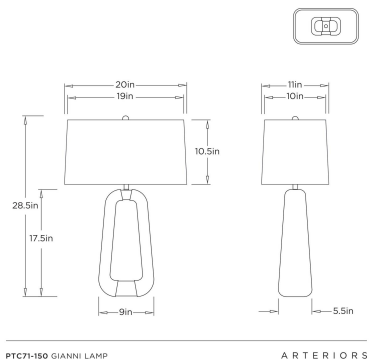

ARTERIOS

GIANNI LAMP

PTC71-150
Ivory, Ricestone

A modern form in ivory ricestone composite is accented with antique brass-plated steel, which visually unites the mixed-material foundation adding a mix of sculpture and textural touch to a space, it is topped with a rectangular white linen drum shade with white cotton lining. Finish will vary.

APPEARANCE

Materials	Ricestone, Steel, Linen, Cotton
Finishes	Ivory, Antique Brass, White, White
Finish Will Vary	Yes
Top Coat/Sealant	Yes

DIMENSIONS

Overall	W: 20 in x D: 11.5 in x H: 28.5 in
Body	W: 9 in x D: 5.5 in x H: 17.5 in
Finial	Dia: 1 in x H: 1 in
Shade Top	W: 19 in x D: 10 in
Shade Side	H: 10.5 in
Shade Bottom	W: 20 in x D: 11 in
Harp Size	H: 9.5 in
Neck	D: 0.75 in x H: 1 in

WIRING

Wire Rating	Indoor Only
Cord	10 FT, Taupe Fabric, SPT-2
Socket	1, Type A - E26
Suggested Bulb Type	A19
Switch	At Socket, 3-Way Rotary
Maximum Wattage	150.0
Voltage	110-120 V

CERTIFICATIONS & COMPLIANCY

Certifications	Middle East, European Union, United Kingdom, Mexico, United States, Canada
Compliance	RoHS, UL/ETL, CB

SHIPPING

Product Weight	22.0 lbs
Gross Weight 1	24.0 lbs
Gross Weight 2	5.0 lbs
Shipping Box 1	W: 13.0 in x D: 8.25 in x H: 26.0 in
Shipping Box 2	W: 13.0 in x D: 22.0 in x H: 14.5 in

CONTRACT

Contract Suitability	Contract Suitable As Is
Tilt Test Degrees	8 Degrees