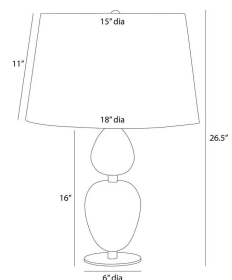

AUBREY LAMP

PTC66-829
 Antique Brass, Gray
 Flower Marble, Black
 Marble
 H: 26.5 IN
 Dia: 18.0 IN

Defined by architectural elements and natural materials, the Aubrey is a showpiece. Even more so in our new combination of gray flower and black marble. Ovoid forms elevate the sleek frame of antique brass-plated steel and matching rounded base. Topped with an off-white linen shade lined in off-white cotton and an antique brass steel sphere finial. Finish will vary.