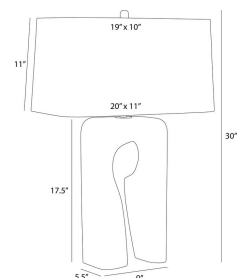

KAMORA LAMP

PTC63-SH044
 Faux Travertine
 H: 30 IN
 W: 20 IN
 D: 11 IN

A sculptural form of sand faux travertine makes an artful base. This style's organic keyhole cutout plays with positive and negative space to lend an edge to any tabletop. Finished with bronze steel hardware, a rectangular ivory microfiber drum shade lined in off-white cotton and a matching faux travertine finial. Finish will vary.