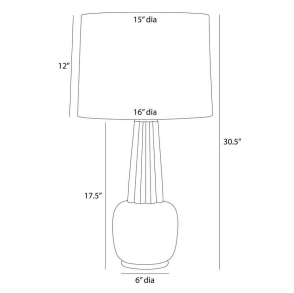

ARLINGTON LAMP

PTC60-673
 Ivory Ceramic
 H: 30.5 IN
 Dia: 16.0 IN

A new finish for a traditional favorite. The porcelain Arlington features an elongated ribbed neck that towers over a rounded base. The ivory finish accentuates its feminine frame. Topped with an off-white linen drum shade lined in off-white cotton and matching porcelain finial. Finish will vary.