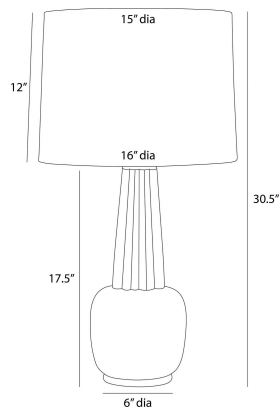

ARTERIOS

ARLINGTON LAMP

PTC60-673
Ivory, Ceramic

A new finish for a traditional favorite. The porcelain Arlington features an elongated ribbed neck that towers over a rounded base. The ivory finish accentuates its feminine frame. Topped with an off-white linen drum shade lined in off-white cotton and matching porcelain finial. Finish will vary.

APPEARANCE

Materials	Ceramic, Steel, Linen, Cotton, Steel
Finishes	Ivory, Antique Brass, Off-White, Off-White, Antique Brass
Finish Will Vary	Yes
Top Coat/Sealant	No

DIMENSIONS

Overall	Dia: 16.0 in x H: 30.5 in
Foot Print	Dia: 6.0 in
Body	Dia: 8.0 in x H: 17.5 in
Finial	Dia: 1.5 in x H: 1.5 in
Shade Top	Dia: 15.0 in
Shade Side	H: 12 in
Shade Bottom	Dia: 16.0 in
Harp Size	H: 9 in
Neck	Dia: 1.0 in x H: 1 in

WIRING

Wire Rating	Indoor Only
Cord	10 FT, Clear/Silver, SPT-2
Socket	1, Type A - E26
Suggested Bulb Type	A19
Switch	At Socket, 3-Way Rotary
Maximum Wattage	150.0
Voltage	110-120 V

CERTIFICATIONS & COMPLIANCY

Certifications	Middle East, European Union, United Kingdom, Mexico, United States, Canada
Compliance	RoHS, UL/ETL, CB

SHIPPING

Product Weight	4.7 lbs
Gross Weight 1	7.0 lbs
Gross Weight 2	5 lbs
Shipping Box 1	W: 24.0 in x D: 24 in x H: 33.0 in
Shipping Box 2	W: 20 in x D: 20 in x H: 16 in