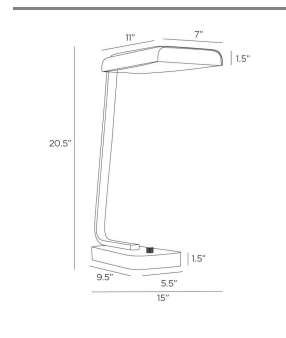

GENEVIEVE DESK LAMP

PTC54  
 Antique Brass, Iron  
 H: 20.5 IN  
 W: 7 IN  
 D: 15 IN

Our angular update of a classic, this LED light offers a restrained luxury wherever it is placed. A paddle shade of chattered antique brass-plated iron mirrors the shape of the white alabaster base. The Genevieve task lamp features a dimmer switch that adjusts the illumination to your needs. Finish will vary.