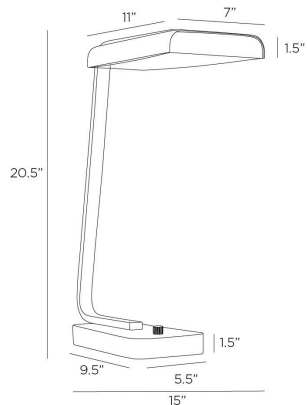

ARTERIOS

GENEVIEVE DESK LAMP

PTC54
Antique Brass, Iron

Our angular update of a classic, this LED light offers a restrained luxury wherever it is placed. A paddle shade of chattered antique brass-plated iron mirrors the shape of the white alabaster base. The Genevieve task lamp features a dimmer switch that adjusts the illumination to your needs. Finish will vary.

APPEARANCE

Materials	Iron, Alabaster
Finishes	Antique Brass, White
Finish Will Vary	Yes
Top Coat/Sealant	Yes

DIMENSIONS

Overall	W: 7 in x D: 15 in x H: 20.5 in
Foot Print	W: 5.5 in x D: 9.5 in
Base	W: 5.5 in x D: 9.5 in x H: 1.5 in
Shade Side	H: 1.5 in
Shade Bottom	W: 7 in x D: 11 in

WIRING

Wire Rating	Indoor Only
Cord	8 FT, Taupe Fabric, SPT-2
Socket	1, Integrated LED
Switch	At Base, Full Range Dimmer
Maximum Wattage	10.0
Voltage	110-120 V
LED Color Temperature	2700K
LED CRI	90+
LED Lifespan (Hours)	20,000