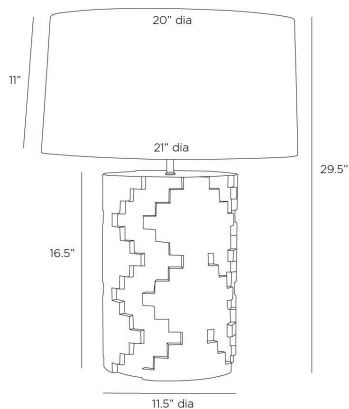

ARTERIOS

CORNWALL LAMP

PTC48-SH051
Sand, Faux Travertine

The stair-stepped texture of our faux travertine resin column embraces the forms of classical Greek architecture. Each chevron detail delivers a herringbone effect when illuminated underneath the ivory microfiber drum shade. Antique brass hardware. Finish will vary.

APPEARANCE

Materials	Faux Travertine, Steel, Microfiber, Microfiber
Finishes	Sand, Antique Brass, Ivory, White
Finish Will Vary	Yes
Top Coat/Sealant	No

DIMENSIONS

Overall	Dia: 21.0 in x H: 29.5 in
Foot Print	Dia: 11.5 in
Body	Dia: 11.5 in x H: 16.5 in
Finial	Dia: 1 in x H: 1 in
Shade Top	Dia: 20.0 in
Shade Side	H: 11 in
Shade Bottom	Dia: 21.0 in
Harp Size	H: 10 in
Neck	Dia: 0.5 in x H: 2 in

WIRING

Wire Rating	Indoor Only
Cord	8 FT, Taupe Fabric, SPT-2
Socket	1, Type A - E26
Suggested Bulb Type	A19
Switch	At Socket, 3-Way Rotary
Maximum Wattage	150.0
Voltage	110-120 V

CERTIFICATIONS & COMPLIANCY

Certifications	Middle East, European Union, United Kingdom, Australia, Mexico, United States, Canada
Compliance	RoHS, UL/ETL, CB

SHIPPING

Product Weight	32.2 lbs
Gross Weight 1	35.0 lbs
Gross Weight 2	5.0 lbs
Shipping Box 1	W: 16.0 in x D: 16.0 in x H: 26.0 in
Shipping Box 2	W: 22.5 in x D: 22.5 in x H: 30.0 in

CONTRACT

Contract Suitability	Contract Suitable As Is
Tilt Test Degrees	10 Degrees

REPLACEMENT PARTS

PTC16FIN