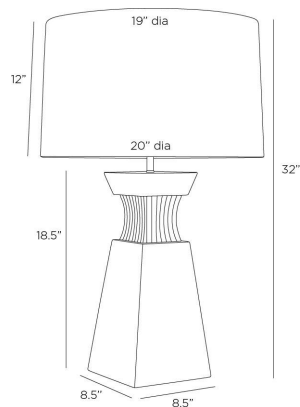

ARTERIOS

DYNASTY LAMP

PTC47-SH050
Ivory, Ricestone

Classical in origin, our ivory ricestone lamp resembles a Greek pillar. Modernizing sacred geometry, a grooved inset of graphite grey contrasting stone accents the cinched silhouette. Antique brass hardware and drum shade of off-white microfiber. Finish will vary.

APPEARANCE

Materials	Ricestone, Ricestone, Steel, Microfiber, Cotton
Finishes	Ivory, Graphite, Antique Brass, Off-White, Off-White
Finish Will Vary	Yes
Top Coat/Sealant	No

DIMENSIONS

Overall	Dia: 20.0 in x H: 32 in
Foot Print	Dia: 8.5 in
Body	Dia: 8.5 in x H: 18.5 in
Finial	Dia: 1 in x H: 1 in
Shade Top	Dia: 19.0 in
Shade Side	H: 12 in
Shade Bottom	Dia: 20.0 in
Harp Size	H: 9.5 in
Neck	Dia: 0.5 in x H: 2 in

WIRING

Wire Rating	Indoor Only
Cord	8 FT, Taupe Fabric, SPT-2
Socket	1, Type A - E26
Suggested Bulb Type	A19
Switch	At Socket, 3-Way Rotary
Maximum Wattage	150.0
Voltage	110-120 V

CERTIFICATIONS & COMPLIANCY

Certifications	Middle East, European Union, United Kingdom, Australia, Mexico, United States, Canada
Compliance	RoHS, UL/ETL, CB

SHIPPING

Product Weight	28.3 lbs
Gross Weight 1	30.0 lbs
Gross Weight 2	5.0 lbs
Shipping Box 1	W: 13.0 in x D: 13.0 in x H: 28.2 in
Shipping Box 2	W: 21.3 in x D: 21.3 in x H: 30.0 in