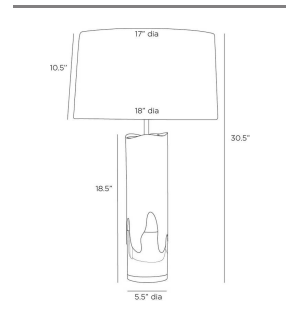

EQUINOX LAMP

PTC46-SH049
 Clear, Crystal
 H: 30.5 IN
 Dia: 18.0 IN

The alchemy of melted metal in one sleek column lamp. Crystal is adorned in flowing antique brass, with an undulating edge that draws the eye. Matching antique brass hardware and off-white microfiber drum shade.