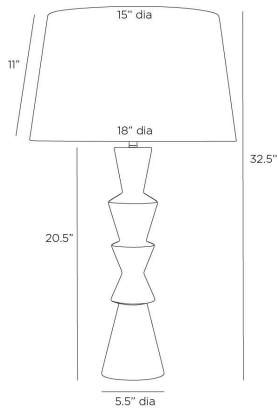

ARTERIOS

CHLOE LAMP

PTC45-SH046
Galaxy, Faux Marble

Crafted from our new faux galaxy marble, the sculptural shape of this slender resin lamp is inspired by turned wooden spindles. The totemic form's smaller footprint allows it for placement in tighter spaces or display it in pairs. Bronze harp and matching finial. Off-white microfiber drum shade. Finish will vary.

APPEARANCE

Materials	Faux Marble, Steel, Microfiber, Cotton
Finishes	Galaxy, Bronze, Off-White, Off-White
Finish Will Vary	Yes
Top Coat/Sealant	No

DIMENSIONS

Overall	Dia: 18.0 in x H: 32.5 in
Foot Print	Dia: 5.5 in
Body	Dia: 5.5 in x H: 20.5 in
Finial	Dia: 2 in x H: 1.5 in
Shade Top	Dia: 15.0 in
Shade Side	H: 11 in
Shade Bottom	Dia: 18.0 in
Harp Size	H: 9 in
Neck	Dia: 1.0 in x H: 2 in

WIRING

Wire Rating	Indoor Only
Cord	8 FT, Black Cloth Cord, SPT-2
Socket	1, Type A - E26
Suggested Bulb Type	A19
Switch	At Socket, 3-Way Rotary
Maximum Wattage	150.0
Voltage	110-120 V

CERTIFICATIONS & COMPLIANCY

Certifications	Mexico, United States, Canada
Compliance	UL/ETL

SHIPPING

Product Weight	20.3 lbs
Gross Weight 1	23.0 lbs
Gross Weight 2	5.0 lbs
Shipping Box 1	W: 10.25 in x D: 10.25 in x H: 30.2 in
Shipping Box 2	W: 19.3 in x D: 19.3 in x H: 34.0 in