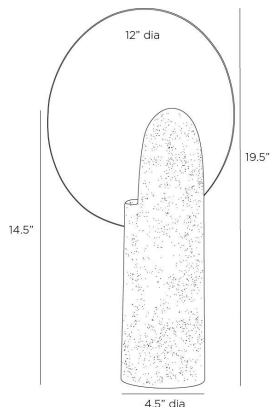

ARTERIO RS

ECLIPSE LAMP

PTC42
Sand, Faux Travertine

The luminous shimmer of antique brass creates a halo effect behind a rounded base of sand faux travertine. Its rounded intersection is soothing yet captivating, while the natural voids, veining, and color variants in the stone make this lamp a statement piece. Finish will vary.

APPEARANCE

Materials	Faux Travertine, Steel
Finishes	Sand, Antique Brass
Finish Will Vary	Yes
Top Coat/Sealant	No

DIMENSIONS

Overall	Dia: 12.0 in x H: 19.5 in
Foot Print	Dia: 4.5 in
Body	Dia: 4.5 in x H: 14.5 in
Shade	Dia: 12.0 in

WIRING

Wire Rating	Indoor Only
Cord	8 FT, Taupe Fabric, SPT-2
Socket	1, Type A - E26
Suggested Bulb Type	A19
Switch	On Line, On/Off Rocker
Maximum Wattage	100.0
Voltage	110-120 V

CERTIFICATIONS & COMPLIANCY

Certifications	Middle East, European Union, United Kingdom, Australia, Mexico, United States, Canada
Compliance	RoHS, UL/ETL, CB

SHIPPING

Product Weight	10.0 lbs
Gross Weight 1	12.0 lbs
Shipping Box 1	W: 19.75 in x D: 6.0 in x H: 11.5 in

CONTRACT

Contract Suitability	Contract Suitable As Is
Tilt Test Degrees	10 Degrees