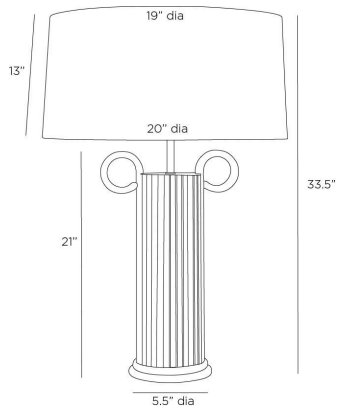

ARTERIOS

EROS LAMP

PTC41-764
Sand, Faux Travertine

Classical Greek motifs get playful when a traditional reeded column base is updated with oversized loop details. Cast of faux travertine resin in a sand shade, this accessory is topped with a matching finial, antique brass hardware and a drum shade of ivory microfiber. Finish will vary.

APPEARANCE

Materials	Faux Travertine, Steel, Microfiber, Microfiber
Finishes	Sand, Antique Brass, Ivory, White
Finish Will Vary	Yes
Top Coat/Sealant	No

DIMENSIONS

Overall	Dia: 20.0 in x H: 30 in
Foot Print	Dia: 6.5 in
Body	W: 11.5 in x D: 6.5 in x H: 19 in
Finial	Dia: 3.5 in x H: 1 in
Shade Top	Dia: 19.0 in
Shade Side	H: 10 in
Shade Bottom	Dia: 20.0 in
Harp Size	H: 8.5 in
Neck	Dia: 1.0 in x H: 3.5 in

WIRING

Wire Rating	Indoor Only
Cord	8 FT, Taupe Fabric, SPT-2
Socket	1, Type A - E26
Suggested Bulb Type	A19
Switch	At Socket, 3-Way Rotary
Maximum Wattage	150.0
Voltage	110-120 V

CERTIFICATIONS & COMPLIANCY

Certifications	Middle East, European Union, United Kingdom, Australia, Mexico, United States, Canada
Compliance	RoHS, UL/ETL, CB

SHIPPING

Product Weight	19.0 lbs
Gross Weight 1	21.0 lbs
Gross Weight 2	5.0 lbs
Shipping Box 1	W: 16.0 in x D: 10.0 in x H: 28.0 in
Shipping Box 2	W: 22 in x D: 22 in x H: 12 in