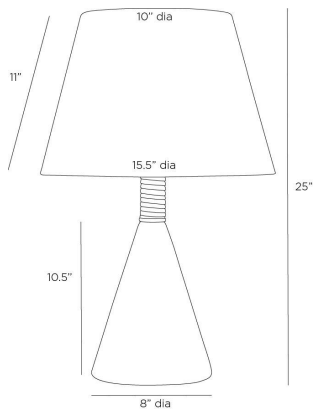

ARTERIOS

EVERLY LAMP

PTC38-SH039
White, Marble

The simple form of the Everly brings the allure of its materials into sharper focus. A conical white marble base is wrapped at the top in graphite leather, then adorned with a traditional drum shade of ivory microfiber. Heritage brass hardware and finial, and taupe cloth cord. Finish will vary.

APPEARANCE

Materials	Marble, Leather, Steel, Microfiber
Finishes	White, Graphite, Heritage Brass, Ivory
Finish Will Vary	Yes
Top Coat/Sealant	No

DIMENSIONS

Overall	Dia: 15.5 in x H: 25 in
Foot Print	Dia: 8.0 in
Body	Dia: 8.0 in x H: 10.5 in
Finial	Dia: 1 in x H: 1 in
Shade Top	Dia: 10.0 in
Shade Side	H: 11 in
Shade Bottom	Dia: 15.5 in
Harp Size	H: 9.5 in
Neck	Dia: 2.0 in x H: 4.5 in

WIRING

Wire Rating	Indoor Only
Cord	8 FT, Taupe Fabric, SPT-2
Socket	1, Type A - E26
Suggested Bulb Type	A19
Switch	At Socket, 3-Way Rotary
Maximum Wattage	150.0
Voltage	110-120 V

CERTIFICATIONS & COMPLIANCY

Certifications	Middle East, European Union, United Kingdom, Mexico, United States, Canada
Compliance	RoHS, UL/ETL, CB

SHIPPING

Product Weight	23.5 lbs
Gross Weight 1	25.0 lbs
Gross Weight 2	5.0 lbs
Shipping Box 1	W: 12.9 in x D: 12.9 in x H: 21.9 in
Shipping Box 2	W: 16.93 in x D: 16.93 in x H: 33.86 in