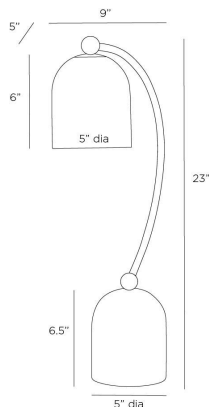

ARTERIOS

DALEY DESK LAMP

PTC34
English Bronze, Steel

The stylish sculptural lines of our table lamp embody the classical forms of elemental geometry. A bell-shaped shade of English bronze plate finds its sculptural match in a gray flower marble base. Taupe cloth cord. Finish will vary.

APPEARANCE

Materials	Steel, Marble
Finishes	English Bronze, Gray Flower
Finish Will Vary	Yes
Top Coat/Sealant	No

DIMENSIONS

Overall	W: 5 in x D: 9 in x H: 23 in
Foot Print	Dia: 5.0 in
Base	Dia: 5.0 in x H: 6.5 in
Shade Side	H: 6 in
Shade Bottom	Dia: 5.0 in

Certifications	Middle East, European Union, United Kingdom, Australia, Mexico, United States, Canada
Compliance	RoHS, UL/ETL, CB

SHIPPING

Product Weight	12.0 lbs
Gross Weight 1	13.7 lbs
Shipping Box 1	W: 7.67 in x D: 10.43 in x H: 26.0 in

CONTRACT

Contract Suitability	Contract Suitable As Is
Tilt Test Degrees	10 Degrees