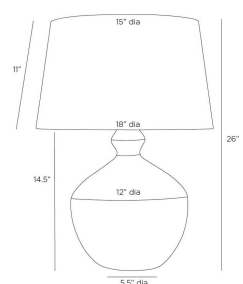

CLEMENTINE LAMP

PTC32-591

Icy Morn, Ceramic

H: 26 IN

Dia: 18.0 IN

With an exaggerated base and minimized top, the Clementine is a refresh of the classic gourd lamp. The sinuous lines of this ceramic essential are glazed in a soothing, icy morn hue. Finished with a matching ceramic finial, off-white microfiber drum shade, and antique brass hardware. Clear silver cord. Finish will vary.