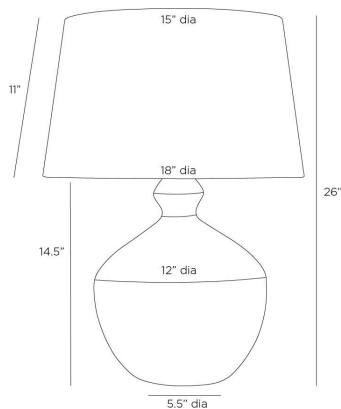

ARTERIO RS

CLEMENTINE LAMP

PTC32-591
Icy Morn, Ceramic

With an exaggerated base and minimized top, the Clementine is a refresh of the classic gourd lamp. The sinuous lines of this ceramic essential are glazed in a soothing, icy morn hue. Finished with a matching ceramic finial, off-white microfiber drum shade, and antique brass hardware. Clear silver cord. Finish will vary.

APPEARANCE

Materials	Ceramic, Steel, Microfiber, Cotton
Finishes	Icy Morn, Antique Brass, Off-White, Off-White
Finish Will Vary	Yes
Top Coat/Sealant	No

DIMENSIONS

Overall	Dia: 18.0 in x H: 26 in
Foot Print	Dia: 5.5 in
Body	Dia: 12.0 in x H: 14.5 in
Finial	Dia: 1.5 in x H: 1.5 in
Shade Top	Dia: 15.0 in
Shade Side	H: 11 in
Shade Bottom	Dia: 18.0 in
Harp Size	H: 9 in
Neck	Dia: 1.0 in x H: 1 in

WIRING

Wire Rating	Indoor Only
Cord	10 FT, Clear/Silver, SPT-2
Socket	1, Type A - E26
Suggested Bulb Type	A19
Switch	At Socket, 3-Way Rotary
Maximum Wattage	150.0
Voltage	110-120 V

CERTIFICATIONS & COMPLIANCY

Certifications	Middle East, European Union, United Kingdom, Australia, Mexico, United States, Canada
Compliance	RoHS, UL/ETL, CB

SHIPPING

Product Weight	10.3 lbs
Gross Weight 1	15.0 lbs
Gross Weight 2	5.0 lbs
Shipping Box 1	W: 14.2 in x D: 28.0 in x H: 16.9 in
Shipping Box 2	W: 20 in x D: 20 in x H: 13 in