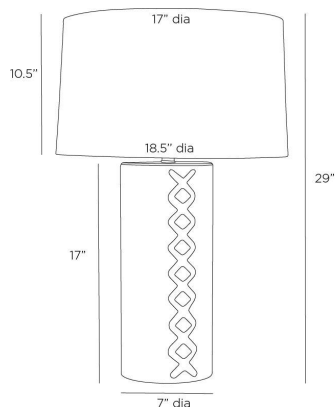

ARTERIOS

DIMAGGIO LAMP

PTC30-167
Glacial Reactive, Ceramic

Fashionably inspired by lacing and whipstitching, the detail of this ceramic column is enhanced by a glacial reactive glaze that pools and flows across the surface. Polished nickel hardware, an ivory microfiber drum shade, and matching ceramic finial complete the stylish silhouette. Clear silver cord. Finish will vary.

APPEARANCE

Materials	Ceramic, Steel, Microfiber, Cotton
Finishes	Glacial Reactive, Polished Nickel, Ivory, Off-White
Finish Will Vary	Yes
Top Coat/Sealant	No

DIMENSIONS

Overall	Dia: 18.5 in x H: 29 in
Foot Print	Dia: 7.0 in
Body	Dia: 7.0 in x H: 17 in
Finial	Dia: 1.5 in x H: 1.5 in
Shade Top	Dia: 17.0 in
Shade Side	H: 10.5 in
Shade Bottom	Dia: 18.5 in
Harp Size	H: 8.5 in
Neck	Dia: 1.0 in x H: 2 in

WIRING

Wire Rating	Indoor Only
Cord	10 FT, Clear/Silver, SPT-2
Socket	1, Type A - E26
Suggested Bulb Type	A19
Switch	At Socket, 3-Way Rotary
Maximum Wattage	150.0
Voltage	110-120 V

CERTIFICATIONS & COMPLIANCY

Certifications	Middle East, European Union, United Kingdom, Mexico, United States, Canada
Compliance	RoHS, UL/ETL, CB

SHIPPING

Product Weight	9.4 lbs
Gross Weight 1	15.0 lbs
Gross Weight 2	5.0 lbs
Shipping Box 1	W: 18.9 in x D: 18.9 in x H: 19.7 in
Shipping Box 2	W: 20 in x D: 19 in x H: 13 in