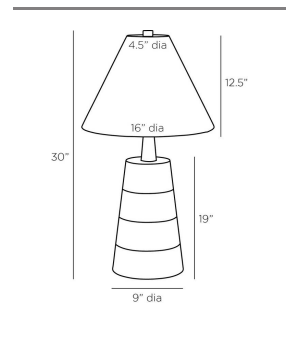

YURI LAMP

PTC27  
 Natural, Cork  
 H: 30 IN  
 Dia: 16.0 IN

A tapered shade and base of natural cork makes our modern Yuri authentically chic. Clean lines recall the best of contemporary design. Finished with an English bronze post, taupe cloth cord and three-way rotary switch. Finish will vary.