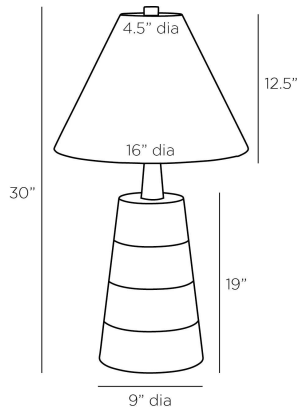

ARTERIOS

YURI LAMP

PTC27
Natural, Cork

A tapered shade and base of natural cork makes our modern Yuri authentically chic. Clean lines recall the best of contemporary design. Finished with an English bronze post, taupe cloth cord and three-way rotary switch. Finish will vary.

APPEARANCE

Materials	Cork, Steel
Finishes	Natural, English Bronze
Finish Will Vary	Yes
Top Coat/Sealant	No

DIMENSIONS

Overall	Dia: 16.0 in x H: 30 in
Foot Print	Dia: 9.0 in
Body	Dia: 9.0 in x H: 19 in
Finial	Dia: 1 in x H: 1 in
Shade Top	Dia: 4.5 in
Shade Side	H: 12.5 in
Shade Bottom	Dia: 16.0 in
Harp Size	H: 9 in
Neck	Dia: 1.0 in x H: 1 in

WIRING

Wire Rating	Indoor Only
Socket	1, Type A - E26
Suggested Bulb Type	A19
Switch	At Socket, 3-Way Rotary
Maximum Wattage	150.0
Voltage	110-120 V

CERTIFICATIONS & COMPLIANCY

Certifications	Middle East, European Union, United Kingdom, Australia, Mexico, United States, Canada
Compliance	RoHS, UL/ETL, CB

SHIPPING

Product Weight	7.4 lbs
Gross Weight 1	14.0 lbs
Shipping Box 1	W: 12.5 in x D: 26.5 in x H: 24.0 in

CONTRACT

Contract Suitability	Contract Suitable As Is
Tilt Test Degrees	10 Degrees

REPLACEMENT PARTS