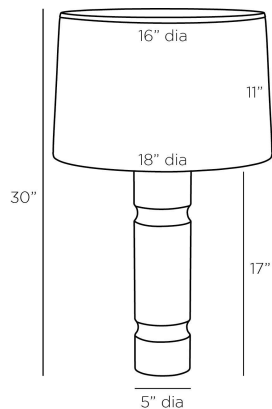

ARTERIOS

ANGELINA LAMP

PTC26-SH024
Black, Marble

This essential lamp of black marble is ready for a supporting role in any décor. Topped with a drum microfiber shade lined in cotton and accented with antique brass finish hardware, it is an elegant accent for any desk or table. Taupe cloth-wrapped cord and three-way rotary switch. Finish will vary.

APPEARANCE

Materials	Marble, Steel, Microfiber, Cotton
Finishes	Black, Antique Brass, Ivory, Off-White
Finish Will Vary	Yes
Top Coat/Sealant	Yes

DIMENSIONS

Overall	Dia: 18.0 in x H: 30 in
Foot Print	Dia: 5.0 in
Body	Dia: 5.0 in x H: 17 in
Shade Top	Dia: 16.0 in
Shade Side	H: 11 in
Shade Bottom	Dia: 18.0 in
Neck	Dia: 1.0 in x H: 2 in

WIRING

Wire Rating	Indoor Only
Socket	1, Type A - E26
Suggested Bulb Type	A19
Switch	At Socket, 3-Way Rotary
Maximum Wattage	150.0
Voltage	110-120 V

CERTIFICATIONS & COMPLIANCY

Certifications	Middle East, European Union, United Kingdom, Australia, Mexico, United States, Canada
Compliance	RoHS, UL/ETL, CB

SHIPPING

Product Weight	33.5 lbs
Gross Weight 1	40.0 lbs
Gross Weight 2	5 lbs
Shipping Box 1	W: 9.5 in x D: 9.5 in x H: 27.0 in
Shipping Box 2	W: 19.3 in x D: 19.3 in x H: 34.7 in

CONTRACT

Contract Suitability	Contract Suitable As Is
Tilt Test Degrees	10 Degrees