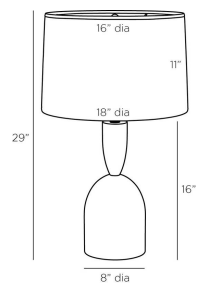

BRIGHTON LAMP

PTC24-252
 White, Alabaster
 H: 29 IN
 Dia: 18.0 IN

Geometric forms of alabaster balance atop one another to create a feminine silhouette. The Brighton's stacked base culminates in a tapered shade of off-white linen lined in matching cotton. An antique brass finished finial keeps it secure. Taupe cloth cord and three-way rotary switch. Finish will vary.