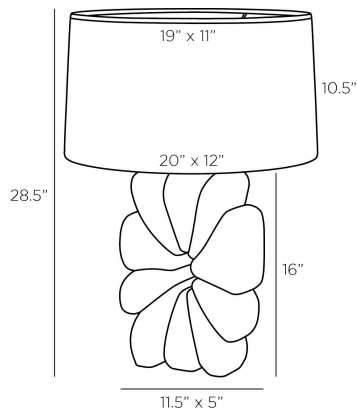

ARTERIOS

ASHLEY LAMP

PTC23-431
Ivory, Glass Stone

Petals of ivory glass stone composite gather and converge to form a floral shape reminiscent of a freshly picked daisy. The Ashley's free-form sculptural shape is left hollow in the center to intrigue the eye. The whimsical silhouette is accented with antique brass finished hardware and an oval drum shade of ivory microfiber lined in cotton. Taupe cloth cord and three-way rotary switch. Finish will vary.

APPEARANCE

Materials	Glass Stone, Steel, Microfiber, Cotton
Finishes	Ivory, Antique Brass, Ivory, Off-White
Finish Will Vary	Yes
Top Coat/Sealant	Yes

DIMENSIONS

Overall	W: 20 in x D: 12 in x H: 28.5 in
Foot Print	W: 8.5 in x D: 5 in
Body	W: 11.5 in x D: 5 in x H: 16 in
Finial	Dia: 1 in x H: 1 in
Shade Top	W: 19 in x D: 11 in
Shade Side	H: 10.5 in
Shade Bottom	W: 20 in x D: 12 in
Harp Size	H: 9 in
Neck	H: 2 in

WIRING

Wire Rating	Indoor Only
Socket	1, Type A - E26
Suggested Bulb Type	A19
Switch	At Socket, 3-Way Rotary
Maximum Wattage	150.0
Voltage	110-120 V

CERTIFICATIONS & COMPLIANCY

Certifications	Middle East, European Union, United Kingdom, Australia, Mexico, United States, Canada
Compliance	RoHS, UL/ETL, CB

SHIPPING

Product Weight	44.8 lbs
Gross Weight 1	51.0 lbs
Gross Weight 2	5.0 lbs
Shipping Box 1	W: 9.0 in x D: 16.5 in x H: 25.5 in
Shipping Box 2	W: 22 in x D: 22 in x H: 12.5 in

CONTRACT

Contract Suitability	Contract Suitable As Is
Tilt Test Degrees	10 Degrees