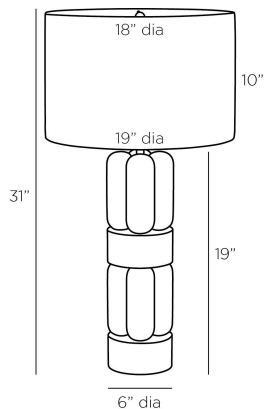

ARTERIO RS

BRONSON LAMP

PTC16-SH022
Charcoal, Ricestone

A play of opaque and translucent materials elevates this pillar lamp. Juxtaposing tiers of charcoal ricestone composite with smoked crystal and an eye-catching mirrored effect, its totemic shape culminates in a drum shade of white linen. Accented with antique brass hardware and a black cloth cord. Three-way rotary switch. Finish will vary.

Overall	Dia: 19.0 in x H: 31 in
Foot Print	Dia: 6.0 in
Body	Dia: 6.0 in x H: 19 in
Finial	Dia: 1 in x H: 1 in
Shade Top	Dia: 18.0 in
Shade Side	H: 10 in
Shade Bottom	Dia: 19.0 in
Harp Size	H: 8.5 in
Neck	Dia: 0.5 in x H: 2 in

WIRING

Wire Rating	Indoor Only
Socket	1, Type A - E26
Suggested Bulb Type	A19
Switch	At Socket, 3-Way Rotary
Maximum Wattage	150.0
Voltage	110-120 V

CERTIFICATIONS & COMPLIANCY

Certifications	Middle East, European Union, United Kingdom, Australia, Mexico, United States, Canada
Compliance	RoHS, UL/ETL, CB

SHIPPING

Product Weight	33.0 lbs
Gross Weight 1	40.0 lbs
Gross Weight 2	5.0 lbs
Shipping Box 1	W: 10.0 in x D: 10.0 in x H: 29.0 in
Shipping Box 2	W: 20.5 in x D: 20.5 in x H: 34.0 in

CONTRACT

Contract Suitability	Contract Suitable As Is
Tilt Test Degrees	10 Degrees