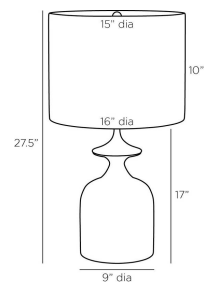

BRIDGEPORT LAMP

PTC15-SH027
 Sand Faux Travertine
 H: 27.5 IN
 Dia: 16.0 IN

Inspired by the shape of a tulip, the Bridgeport is updated in a modern mix of materials. A base of faux travertine in a neutral sand shade curves elegantly to embrace an English bronze detail. Its drum shade of off-white linen with off-white cotton lining is anchored with a matching sphere of English bronze. Taupe cloth cord and three-way rotary switch. Finish will vary.