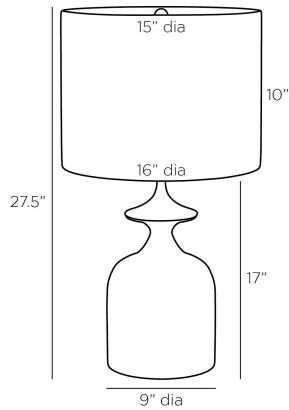

## BRIDGEPORT LAMP

PTC15-SH027  
Sand, Faux Travertine

Inspired by the shape of a tulip, the Bridgeport is updated in a modern mix of materials. A base of faux travertine in a neutral sand shade curves elegantly to embrace an English bronze detail. Its drum shade of off-white linen with off-white cotton lining is anchored with a matching sphere of English bronze. Taupe cloth cord and three-way rotary switch. Finish will vary.

### DIMENSIONS

Overall	Dia: 16.0 in x H: 27.5 in
Foot Print	Dia: 9.0 in
Body	Dia: 9.0 in x H: 17 in
Finial	Dia: 1 in x H: 1 in
Shade Top	Dia: 15.0 in
Shade Side	H: 10 in
Shade Bottom	Dia: 16.0 in
Harp Size	H: 8.5 in

### SHIPPING

Product Weight	19.1 lbs
Gross Weight 1	26.0 lbs
Gross Weight 2	5.0 lbs
Shipping Box 1	W: 12.8 in x D: 12.8 in x H: 24.0 in
Shipping Box 2	W: 17.5 in x D: 17.5 in x H: 34.0 in