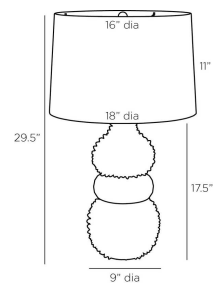

BASILIO LAMP

PTC13-SH024
 Ivory Crackle, Ceramic
 H: 29.5 IN
 Dia: 18.0 IN

Sophisticated in finish and texture, the Basilio is inspired by the spiky surface of a sea urchin. Its unconventional façade is glazed in both an ivory crackle and gunmetal ceramic with antique brass detailing. An antiqued brass support holds an ivory drum shade. Matching gunmetal ceramic finial, clear silver cord, and three-way rotary switch. Finish will vary.