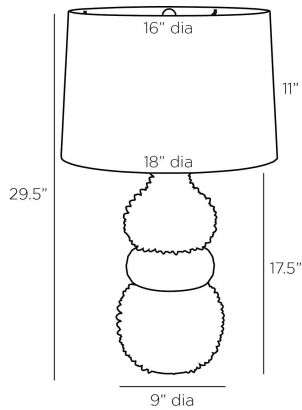

ARTERIOS

BASILIO LAMP

PTC13-SH024
Ivory Crackle, Ceramic

Sophisticated in finish and texture, the Basilio is inspired by the spiky surface of a sea urchin. Its unconventional façade is glazed in both an ivory crackle and gunmetal ceramic with antique brass detailing. An antiqued brass support holds an ivory drum shade. Matching gunmetal ceramic finial, clear silver cord, and three-way rotary switch. Finish will vary.

APPEARANCE

Materials	Ceramic, Ceramic, Steel, Microfiber, Cotton
Finishes	Ivory Crackle, Gun Metal, Antique Brass, Ivory, Off-White
Finish Will Vary	Yes
Top Coat/Sealant	No

DIMENSIONS

Overall	Dia: 18.0 in x H: 29.5 in
Foot Print	Dia: 6.0 in
Body	Dia: 9.0 in x H: 17.5 in
Shade Top	Dia: 16.0 in
Shade Side	H: 11 in
Shade Bottom	Dia: 18.0 in
Neck	Dia: 1.0 in x H: 2 in

WIRING

Wire Rating	Indoor Only
Socket	1, Type A - E26
Suggested Bulb Type	A19
Switch	At Socket, 3-Way Rotary
Maximum Wattage	150.0
Voltage	110-120 V

CERTIFICATIONS & COMPLIANCY

Certifications	Mexico, United States, Canada
Compliance	UL/ETL

SHIPPING

Product Weight	11.6 lbs
Gross Weight 1	18.0 lbs
Gross Weight 2	5 lbs
Shipping Box 1	W: 13.0 in x D: 13.0 in x H: 20.0 in
Shipping Box 2	W: 19.3 in x D: 19.3 in x H: 34.7 in

CONTRACT

Contract Suitability	Contract Suitable As Is
Tilt Test Degrees	10 Degrees