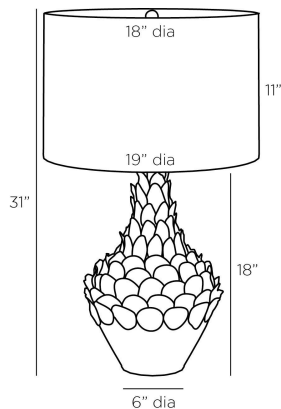

ARTERIO RS

AEGON LAMP

PTC12-690
Ocean Reactive, Ceramic

Sculpted to recall organic forms, the Aegon makes a hand-crafted statement. "Leaves" of ceramic inspired by an artichoke are set in a reactive glaze in shades from the ocean depths, culminating in an antique brass finished support and ivory microfiber shade lined in off-white cotton. Matching ceramic finial, clear silver cord, and three-way rotary switch. Finish will vary.

APPEARANCE

Materials	Ceramic, Steel, Microfiber, Cotton
Finishes	Ocean Reactive, Antique Brass, Ivory, Off-White
Harp Finish	Antique Brass
Finish Will Vary	Yes
Top Coat/Sealant	No

DIMENSIONS

Overall	Dia: 19.0 in x H: 31 in
Foot Print	Dia: 6.0 in
Body	Dia: 13.0 in x H: 18 in
Finial	Dia: 1 in x H: 1 in
Shade Top	Dia: 18.0 in
Shade Side	H: 11 in
Shade Bottom	Dia: 19.0 in
Harp Size	H: 9 in
Neck	Dia: 1.0 in x H: 4 in

SHIPPING

Product Weight	16.7 lbs
Gross Weight 1	23.0 lbs
Gross Weight 2	5.0 lbs
Shipping Box 1	W: 14.0 in x D: 14.0 in x H: 20.0 in
Shipping Box 2	W: 23 in x D: 23 in x H: 14 in

CONTRACT

Contract Suitability	Contract Suitable As Is
Tilt Test Degrees	10 Degrees