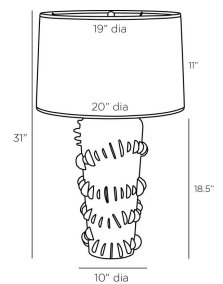

BEATRIX LAMP

PTC11-SH021
 Ivory Crackle, Ceramic
 H: 31 IN
 Dia: 20.0 IN

Inspired by the free-form lines of aquatic plants and natural coral, the Beatrix is crafted of ivory ceramic with a crackle finish. Hand-applied "fins" add textural interest to the base, while its ivory drum shade is detailed with a matching ceramic finial. Antique brass hardware, clear silver cord, and three-way rotary switch. Finish will vary.