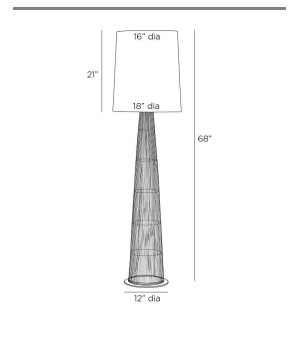

FLORENCE FLOOR LAMP

PFS05-SH054  
 Black, Buri Midrib  
 H: 68 IN  
 Dia: 18.0 IN

Utilizing Old World techniques, we created a luxurious yet modern fixture from thin midrib buri sticks derived from Asian tropical palms. Reminiscent of traditional methods used in fishing baskets, the ombre finish ranges in hue from natural to deepest black, lending contemporary flair. Accented with antique brass-plated steel hardware, a bronze-plated steel base, and an oversized drum shade of putty microfiber. Finish will vary.