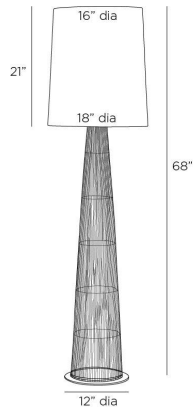

ARTERIO RS

FLORENCE FLOOR LAMP

PFS05-SH054
Black, Buri Midrib

Utilizing Old World techniques, we created a luxurious yet modern fixture from thin midrib buri sticks derived from Asian tropical palms. Reminiscent of traditional methods used in fishing baskets, the ombre finish ranges in hue from natural to deepest black, lending contemporary flair. Accented with antique brass-plated steel hardware, a bronze-plated steel base, and an oversized drum shade of putty microfiber. Finish will vary.

APPEARANCE

Materials	Buri Midrib, Buri Midrib, Steel, Microfiber
Finishes	Black, Natural, Bronze, Putty
Finish Will Vary	Yes
Top Coat/Sealant	Yes

DIMENSIONS

Overall	Dia: 18.0 in x H: 68 in
Foot Print	Dia: 12.0 in
Base	Dia: 12.0 in x H: 0.5 in
Body	Dia: 9.0 in x H: 50 in
Shade Top	Dia: 16.0 in
Shade Side	H: 21 in
Shade Bottom	Dia: 18.0 in
Neck	Dia: 2.0 in x H: 1.5 in

WIRING

Wire Rating	Indoor Only
Cord	10 FT, Black Cloth, SPT-2
Socket	1, Type A - E26
Suggested Bulb Type	A19
Switch	On Line, On/Off Foot Switch
Maximum Wattage	60.0
Voltage	110-120 V

CERTIFICATIONS & COMPLIANCY

Certifications	Middle East, European Union, United Kingdom, Australia, Mexico, United States, Canada
Compliance	RoHS, UL/ETL, CB

SHIPPING

Product Weight	13.0 lbs
Gross Weight 1	15.0 lbs
Gross Weight 2	5.0 lbs
Shipping Box 1	W: 55.0 in x D: 13.5 in x H: 13.5 in
Shipping Box 2	W: 22.5 in x D: 19.3 in x H: 19.3 in

CONTRACT

Contract Suitability	Contract Suitable As Is
Tilt Test Degrees	10 Degrees