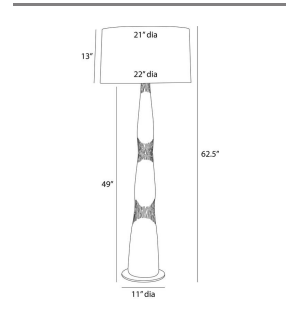

KASH FLOOR LAMP

PF119-754  
 Antiqued Aluminum  
 H: 62.5 IN  
 Dia: 22.0 IN

Carved details along the Kash's curvaceous base give this antiqued aluminum floor lamp an embodied energy. Reaching upward from the rounded base, this sculptural style was designed to provide maximum illumination throughout the room. It is accented with a classic white linen drum shade lined in white cotton, polished nickel hardware, and matching antiqued aluminum finial. Finish will vary.