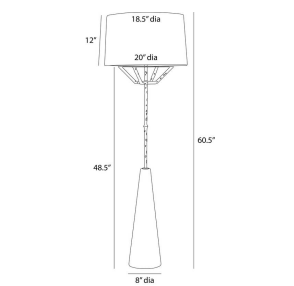

JUNEAU FLOOR LAMP

PF117  
 White Marble, Iron  
 H: 60.5 IN  
 Dia: 20.0 IN

This forged natural iron and white marble floor lamp embodies innovative sculptural style. Extending from the conical base, natural iron arms appear to support the matching shade. Finish will vary.