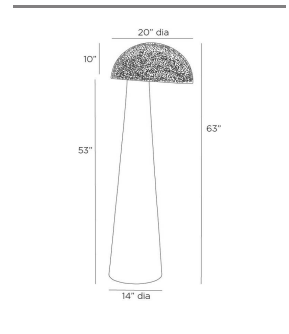

HOFFMAN FLOOR LAMP

PF116
 Umber, Mango Wood
 H: 63 IN
 W: 23 IN
 D: 20 IN

Inspired by a cascading waterfall, our dramatic shade is crafted of hammered antique brass-plated iron with an umber mango wood base. The hammered shade flows down the back of this floor lamp's tapered base with an antique brass inset detail, delivering a dramatic balance of form and function.