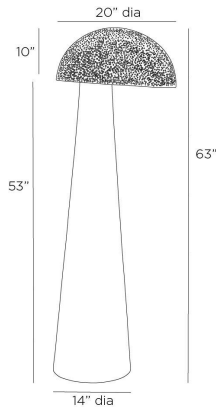

ARTERIO RS

HOFFMAN FLOOR LAMP

PFI16
Umber, Mango Wood

Inspired by a cascading waterfall, our dramatic shade is crafted of hammered antique brass-plated iron with an umber mango wood base. The hammered shade flows down the back of this floor lamp's tapered base with an antique brass inset detail, delivering a dramatic balance of form and function.

APPEARANCE

Materials	Mango Wood, Iron
Finishes	Umber, Hammered Antique Brass
Finish Will Vary	No
Top Coat/Sealant	Yes

DIMENSIONS

Overall	W: 23 in x D: 20 in x H: 63 in
Foot Print	Dia: 14.0 in
Body	Dia: 14.0 in x H: 53 in
Shade Side	H: 10 in
Shade Bottom	Dia: 20.0 in
Neck	Dia: 1.5 in x H: 7.25 in

WIRING

Wire Rating	Indoor Only
Cord	12 FT, Clear/Silver, SPT-2
Socket	1, Type A - E26
Suggested Bulb Type	A19
Switch	On Line, On/Off Foot Switch
Maximum Wattage	60.0
Voltage	110-120 V

CERTIFICATIONS & COMPLIANCY

CONTRACT

Contract Suitability	Contract Suitable As Is
Tilt Test Degrees	10 Degrees