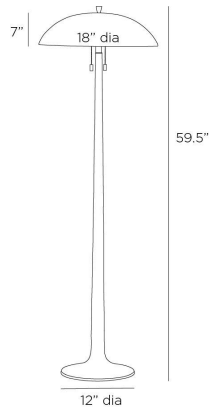

## FLEETWOOD FLOOR LAMP

PFI14  
Vintage Brass, Aluminum

This floor lamp's trumpet base and gong shape update a Space Age silhouette. This reinvented form of vintage brass-plated aluminum possesses a subtle iridescence. A vintage brass-plated iron dome shade delivers instant mood-setting illumination. Double pull chains and matching finial.

### DIMENSIONS

Overall	Dia: 18.0 in x H: 59.5 in
Foot Print	Dia: 12.0 in
Body	Dia: 12.0 in x H: 52 in
Finial	Dia: 1 in x H: 1 in
Shade Side	H: 7 in
Shade Bottom	Dia: 18.0 in
Neck	Dia: 1.0 in x H: 2 in

### WIRING

Wire Rating	Indoor Only
Cord	12 FT, Clear/Silver, SPT-2
Socket	2, Type A - E26
Suggested Bulb Type	A19
Switch	At Socket, On/Off Pull Chain
Maximum Wattage	40.0
Voltage	110-120 V