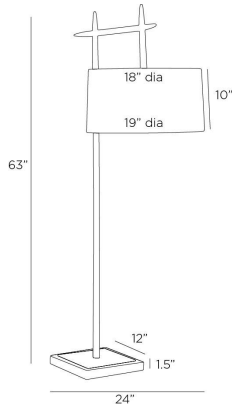

## EILEEN FLOOR LAMP

PF110-SH053  
Blackened Iron, Iron

Intersecting spears of hammered blackened iron suspend an off-white linen drum shade with aplomb. Mounted on an elegant square base of white marble, this low-task lamp is ideal for illuminating a lounge area or dim corner with style. Clear silver cord.

### DIMENSIONS

Overall	W: 24 in x D: 12 in x H: 63 in
Foot Print	W: 12 in x D: 12 in
Base	W: 12 in x D: 12 in x H: 1.5 in
Body	W: 12 in x D: 1 in x H: 61 in