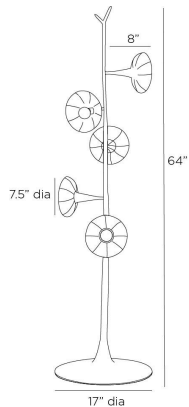

## COLTRANE FLOOR LAMP

PFI07  
Antique Brass, Iron

Spiraled trumpet flowers of hand-formed antique brass make this playful design a living sculpture for the living room. Delivering the free-form vibes of the 1970s, the foundation flows into a tapered iron base that mimics the shape of the blooms. Clear silver cord.

### DIMENSIONS

Overall	W: 18 in x D: 18 in x H: 64 in
Foot Print	Dia: 17.0 in
Base	Dia: 17.0 in
Body	H: 62 in
Shade Side	H: 8 in
Shade Bottom	Dia: 7.5 in