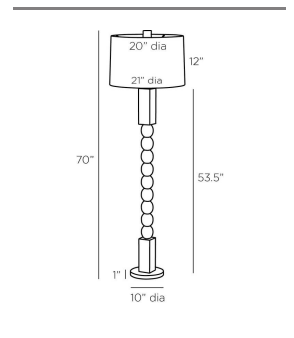

YONAH FLOOR LAMP

PFI06-317
 Antique Brass, Brass
 Clad
 H: 70 IN
 Dia: 21.0 IN

Texture on texture elevates the modern Yonah. Blocks of ebonized mango wood border a totem of antique brass spheres. Bringing the best of the natural and modern worlds together, its sculptural form is finished with a drum shade of white linen. Clear silver cord and three-way rotary switch. Finish will vary.