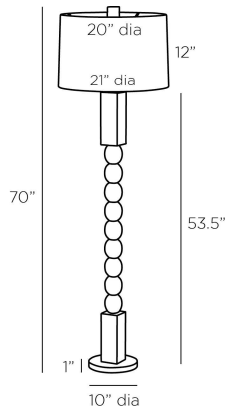

ARTERIO RS

YONAH FLOOR LAMP

PFI06-317
Antique Brass, Brass Clad

Texture on texture elevates the modern Yonah. Blocks of ebonized mango wood border a totem of antique brass spheres. Bringing the best of the natural and modern worlds together, its sculptural form is finished with a drum shade of white linen. Clear silver cord and three-way rotary switch. Finish will vary.

APPEARANCE

Materials	Brass Clad, Mango Wood, Steel, Linen, Cotton
Finishes	Antique Brass, Ebony, Antique Brass, Off-White, Off-White
Finish Will Vary	Yes
Top Coat/Sealant	Yes

DIMENSIONS

Overall	Dia: 21.0 in x H: 70 in
Foot Print	Dia: 10.0 in
Base	Dia: 10.0 in x H: 1 in
Body	W: 4 in x D: 4 in x H: 53.5 in
Finial	W: 1 in x D: 1 in x H: 2.5 in
Shade Top	Dia: 20.0 in
Shade Side	H: 12 in
Shade Bottom	Dia: 21.0 in
Harp Size	H: 9.5 in
Neck	Dia: 1.0 in x H: 2 in

WIRING

Wire Rating	Indoor Only
Socket	1, Type A - E26
Suggested Bulb Type	A19
Switch	At Socket, 3-Way Rotary
Maximum Wattage	150.0
Voltage	110-120 V

CERTIFICATIONS & COMPLIANCY

Certifications	Middle East, European Union, United Kingdom, Australia, Mexico, United States, Canada
Compliance	RoHS, UL/ETL, CB

CONTRACT

Contract Suitability	Contract Suitable As Is
Tilt Test Degrees	10 Degrees

REPLACEMENT PARTS

PFI06FIN