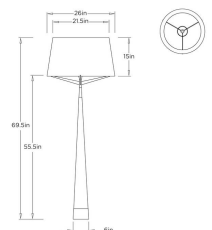

ELDEN FLOOR LAMP

PFC24-401
 Cadet Blue, Steel
 H: 69 IN
 Dia: 27.0 IN

A new interpretation of our Elden, this conical-shaped floor lamp in a bold cadet blue iron. Simple and modern, the base is accented with antique brass-plated iron hardware and topped with a unique spider-like frame that supports the white linen drum shade, lined in white cotton.