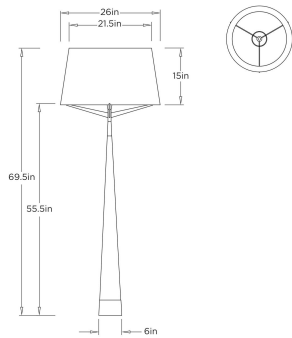

ARTERIOS

ELDEN FLOOR LAMP

PFC24-401 ELDEN FLOOR LAMP

ARTERIOS