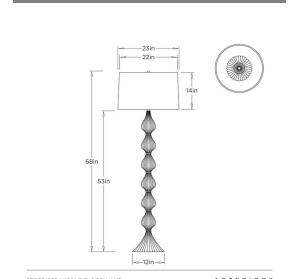

NICOLE FLOOR LAMP

PFC23-860  
 Ivory, Ricestone  
 Composite  
 H: 68 IN  
 Dia: 23.0 IN

PFC23-860 NICOLE FLOOR LAMP ARTERIOS

Metal cuffs meet glamour in a stacked ivory riverstone composite base, where organic patterns are punctuated by antique brass-plated steel spacers that echo the polished hardware. Topped with an off-white linen drum shade lined in cotton, this sculptural lamp is anchored by a matching fluted base. Finish will vary.