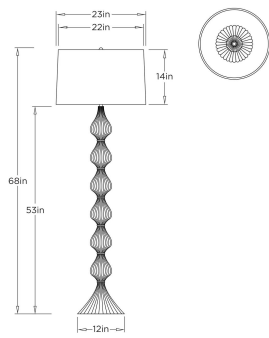

ARTERIOS

NICOLE FLOOR LAMP

PFC23-860 NICOLE FLOOR LAMP

ARTERIOS

PFC23-860
Ivory, Ricestone

Metal cuffs meet glamour in a stacked ivory riverstone composite base, where organic patterns are punctuated by antique brass-plated steel spacers that echo the polished hardware. Topped with an off-white linen drum shade lined in cotton, this sculptural lamp is anchored by a matching fluted base. Finish will vary.

APPEARANCE

Materials	Ricestone, Steel, Linen, Cotton
Finishes	Ivory, Antique Brass, Off-White, Off-White
Harp Finish	Brass
Finish Will Vary	Yes
Top Coat/Sealant	Yes

DIMENSIONS

Overall	Dia: 23.0 in x H: 68 in
Foot Print	Dia: 12.0 in
Body	Dia: 12.0 in x H: 53 in
Finial	Dia: 1 in x H: 1 in
Shade Top	W: 22 in
Shade Side	H: 14 in
Shade Bottom	W: 23 in
Harp Size	H: 11.5 in
Neck	Dia: 0.75 in x H: 2 in

WIRING

Wire Rating	Indoor Only
Cord	12 FT, Taupe Fabric, SPT-2
Socket	1, Type A - E26
Suggested Bulb Type	A19
Switch	At Socket, 3-Way Rotary
Maximum Wattage	150.0
Voltage	110-120 V

CERTIFICATIONS & COMPLIANCY

CONTRACT

Contract Suitability	Contract Suitable As Is
Tilt Test Degrees	10 Degrees